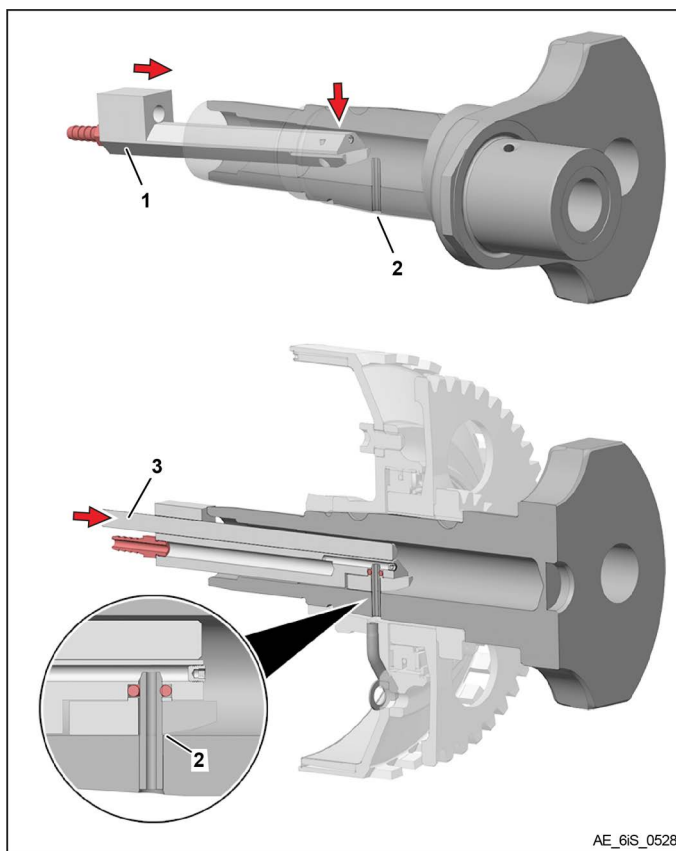

- 1 Adapter tool
- 2 Oil nipple
- 3 Rod
(e.g. Allen screw M6x120 - not scope of delivery)

Fig. 6

ALERT SERVICE BULLETIN

See Fig. 7

Step	Procedure
9	Open shutoff valve and record the flow reading.
10	If the flow reading is < 4 l/min (1.05 gal/min), the oil spray nozzle is un-serviceable. Continue to Section 3.5).
11	If the flow reading is >= 4 l/min (1.05 gal/min), the oil spray nozzle is serviceable.
12	Remove the test tool oil spray nozzle assy.
13	If equipped, install the optional generator flange assy. (4). See current Maintenance Manual Heavy (MMH) for the respective engine type, Chapter 72-20-00 and SI-PAC-023.
14	Install plug screw (1 or 2) with a new O-ring (3). See current Maintenance Manual Heavy (MMH) for the respective engine type, Chapter 24-20-00, Section Installation.
15	Remove locking pin and install Allen screw M8x20 (5) with new sealing ring A 8x13 (6). See current Maintenance Manual Line (MML) for the respective engine type, Chapter 12-20-00, Section Locking / loosen of the crankshaft. Continue to Section 3.6).