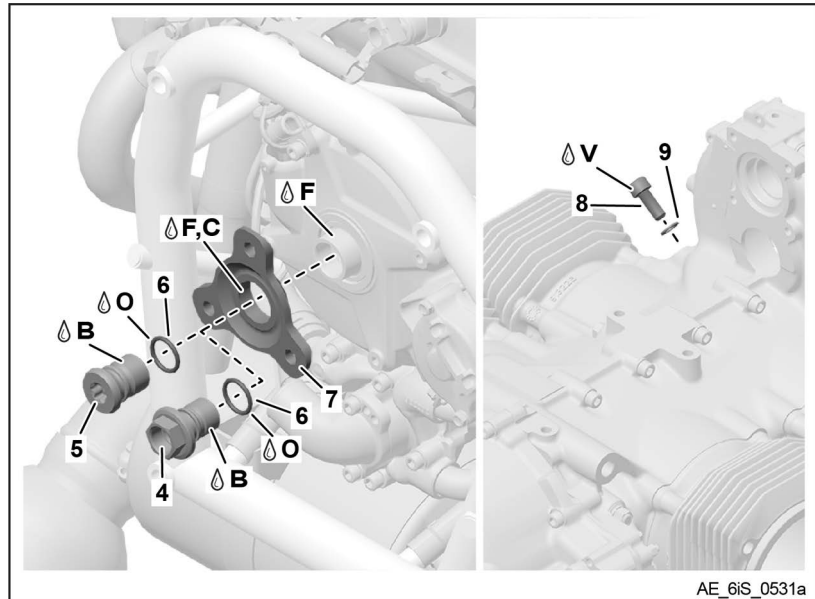

ALERT SERVICE BULLETIN

Step	Procedure
2	Perform the oil spray nozzle inspection as in section 3.4.1. NOTE: If minimum airflow value is not achieved, contact the ROTAX® Authorized Distributor of your area.
3	Remove the TEST TOOL OIL SPRAY NOZZLE ASSY.
4	Install the ignition housing. See current Maintenance Manual Heavy (MMH) for the respective engine type, Chapter 24-20-00.
5	Install the water pump housing. See current Maintenance Manual Heavy (MMH) for the respective engine type, Chapter 75-00-00.
6	Install the electric starter. See current Maintenance Manual Heavy (MMH) for the respective engine type, Chapter 80-10-00.
7	If equipped, install the optional generator flange assy. (7). See current Maintenance Manual Heavy (MMH) for the respective engine type, Chapter 72-20-00 and SI-PAC-023.
8	Install plug screw (4 or 5) with a new O-ring (6), see current Maintenance Manual Heavy (MMH) for the respective engine type, Chapter 24-20-00, section Installation.
9	Remove locking pin and install Allen screw M8x20 (8) with new sealing ring A 8x13 (9), see current Maintenance Manual Line (MML) for the respective engine type, Chapter 12-20-00, section Locking / loosen of the crankshaft.
10	Replenish operating fluids or check filling levels, see current Maintenance Manual Line (MML) for the respective engine type, Chapter 12-10-00 section Coolant check/replenish and Oil level check/replenish.
11	Purge the oil system, see current Installation Manual (IM) for the respective engine type, Chapter 79-00-00, section Purging the lubrication system.
12	Make an entry in the engine logbook stating the execution of this Alert Service Bulletin and the inspection findings.
13	Perform a leakage check of the whole system, see current Maintenance Manual Line (MML) for the respective engine type, Chapter 12-20-00, section Leakage check.

ALERT SERVICE BULLETIN

- 4 Plug screw 915 i / 916 i
- 5 Plug screw 912 i
- 6 O-ring
- 7 Generator flange assy.
- 8 Allen screw M8x20
- 9 Sealing ring A 8X13

- B - LOCTITE 243
- C - LOCTITE 648
- F - LOCTITE 7063
- O - Engine oil
- V - Locking paint

Fig. 12