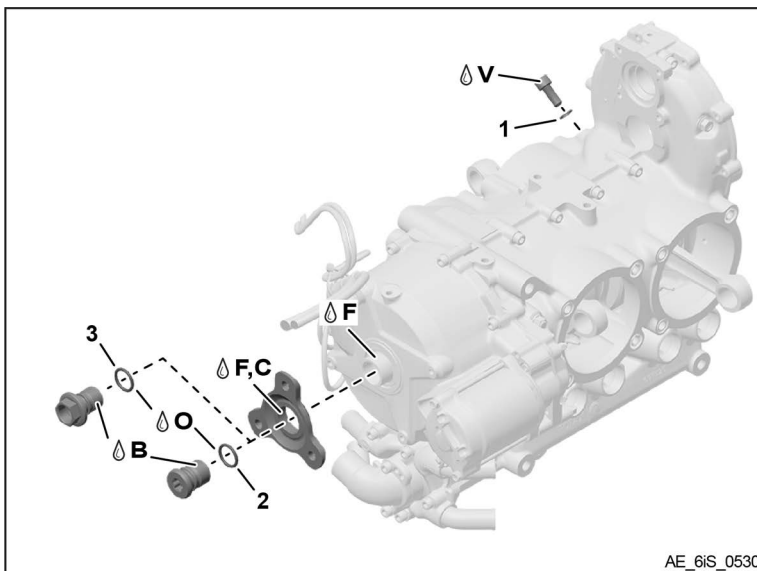

* only applicable to 912i Series

** only applicable to 915i and 916i Series

Fig. 2

d07187.fm

ALERT SERVICE BULLETIN

Parts requirement for cleaning and replacement, see Fig. 3:

Fig.no.	Part no.	Qty/ engine	Description	Application
3-1	831929	1	O-RING 5X2	Ignition housing
3-2	246055	1	WOODRUFF KEY	Crankshaft / sprag clutch
3-3	456540	1	OIL SPRAY NOZZLE ASSY.	Sprag clutch housing
3-4	230429	1	OIL SEAL	Ignition housing
3-5	850983	(1)	GASKET	Water pump housing
3-6	230415	(1)	SEALING RING A 6X10	Water pump drain screw
-	i	AR	ENGINE OIL XPS / AEROSHELL SPORT PLUS 4	Oil level check
-	i	AR	ENGINE COOLANT	Coolant level check