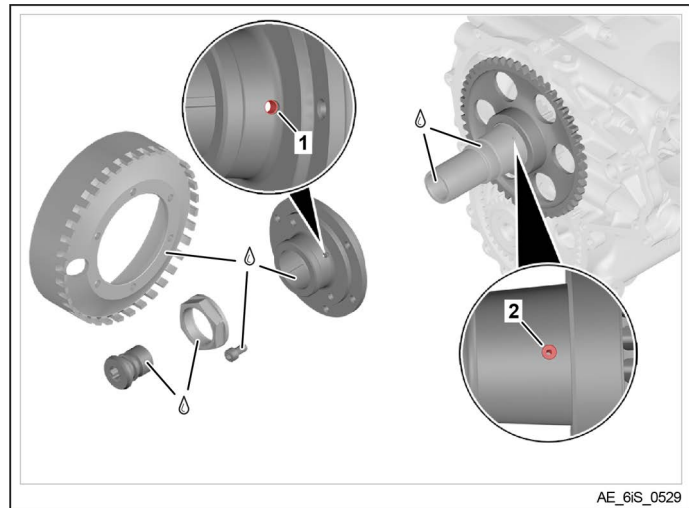

ALERT SERVICE BULLETIN

- 1 Sprag clutch housing oil bore
- 2 Crankshaft oil spray nozzle

Fig. 10 (TYPICAL)

Assembly:

See Fig. 11 and 12

Step	Procedure
1	Assemble and install the sprag clutch assy. (1) and the magneto flywheel (2) along with a new oil spray nozzle part no. 456540 (3). See current Maintenance Manual Heavy (MMH) for the respective engine type, Chapter 74-20-00.