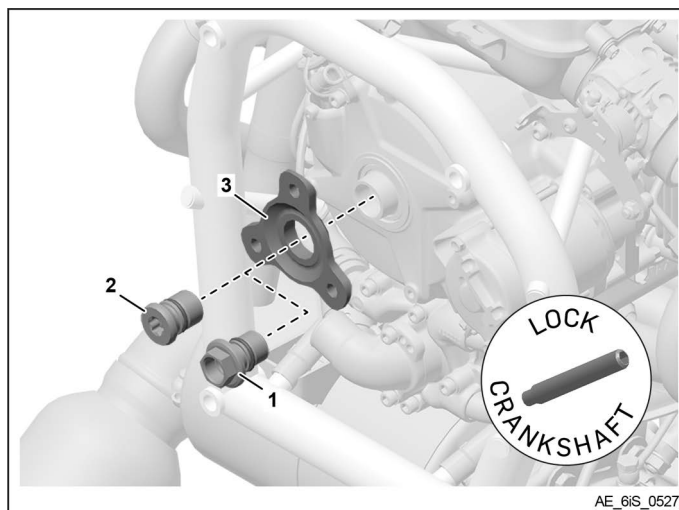

- 1 Plug screw 915 i/916 i (Series)
- 2 Plug screw 912 i (Series)
- 3 Generator flange assy. (optional part)

Fig. 4

ALERT SERVICE BULLETIN

See Fig. 5

Step	Procedure
4	Attach a pressure regulator (1), shutoff valve (2) and a flow meter (4 or 5) to the measurement adapter tool. NOTE: For measurement a flow meter is required, either a digital or analog one; if using an analog type, this one needs to be in vertical position while the measurement is done, otherwise the measurement will be inaccurate.
5	Connect the regulator (1) input to a compressed air source.
6	Open the shutoff valve (2) and set the regulator (1) to 300 mbar (4.35 psi). close the shutoff valve.