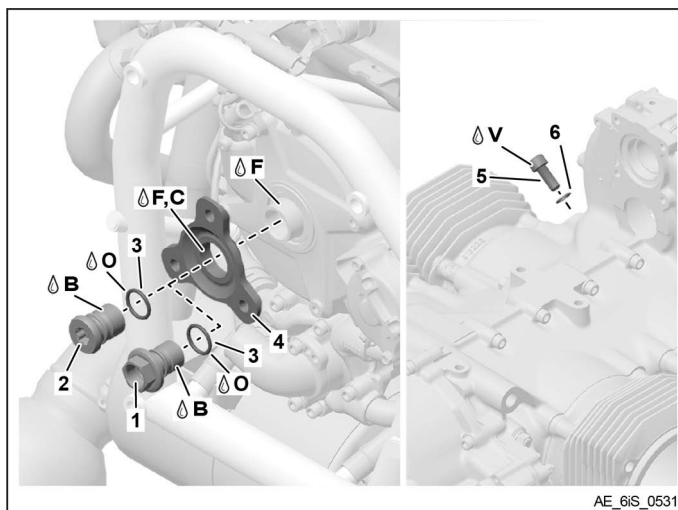

ALERT SERVICE BULLETIN

See Fig. 7

Step	Procedure
9	Open shutoff valve and record the flow reading.
10	If the flow reading is < 4 l/min (1.05 gal/min), the oil spray nozzle is un-serviceable. Continue to Section 3.5).
11	If the flow reading is >= 4 l/min (1.05 gal/min), the oil spray nozzle is serviceable.
12	Remove the test tool oil spray nozzle assy.
13	If equipped, install the optional generator flange assy. (4). See current Maintenance Manual Heavy (MMH) for the respective engine type, Chapter 72-20-00 and SI-PAC-023.
14	Install plug screw (1 or 2) with a new O-ring (3). See current Maintenance Manual Heavy (MMH) for the respective engine type, Chapter 24-20-00, Section Installation.
15	Remove locking pin and install Allen screw M8x20 (5) with new sealing ring A 8x13 (6). See current Maintenance Manual Line (MML) for the respective engine type, Chapter 12-20-00, Section Locking / loosen of the crankshaft. Continue to Section 3.6).

- 1 Plug screw 915 i / 916 i
- 2 Plug screw 912 i
- 3 O-ring
- 4 Generator flange assy.
- 5 Allen screw M8x20
- 6 Sealing ring A 8X13

- B - LOCTITE 243
- C - LOCTITE 648
- F - LOCTITE 7063
- O - Engine oil
- V - Locking paint

Fig. 7