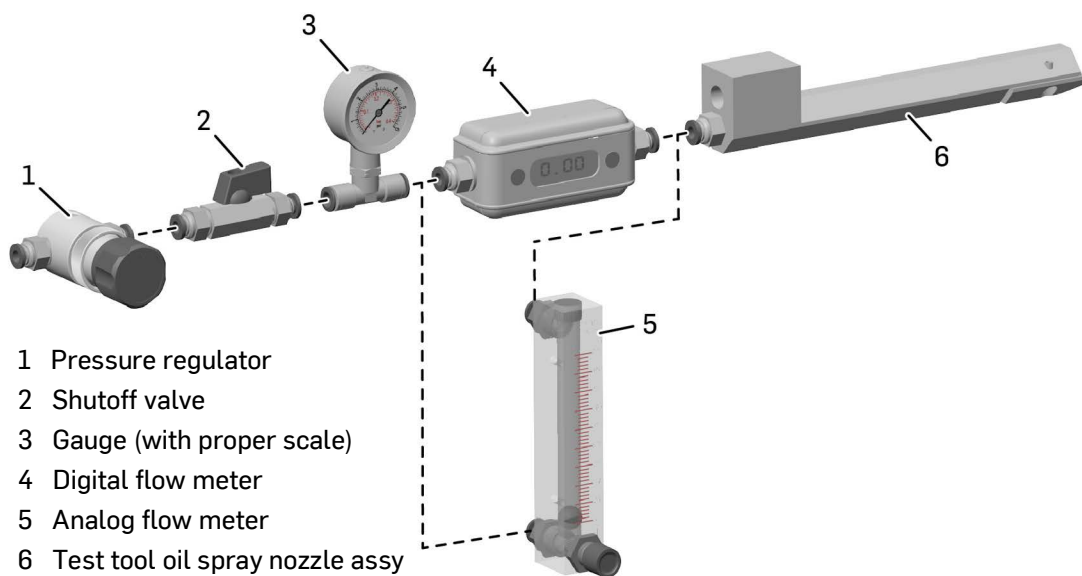

- 1 Plug screw 915 i/916 i (Series)
- 2 Plug screw 912 i (Series)
- 3 Generator flange assy. (optional part)

Fig. 4

ALERT SERVICE BULLETIN

See Fig. 5

Step	Procedure
4	Attach a pressure regulator (1), shutoff valve (2) and a flow meter (4 or 5) to the measurement adapter tool. NOTE: For measurement a flow meter is required, either a digital or analog one; if using an analog type, this one needs to be in vertical position while the measurement is done, otherwise the measurement will be inaccurate.
5	Connect the regulator (1) input to a compressed air source.
6	Open the shutoff valve (2) and set the regulator (1) to 300 mbar (4.35 psi). close the shutoff valve.