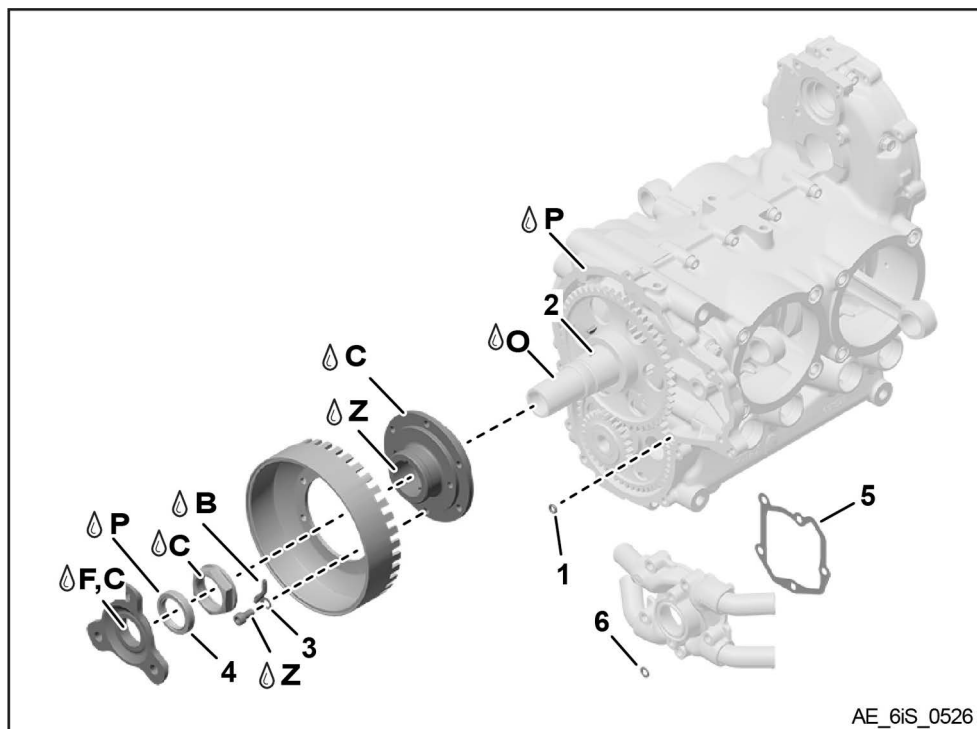

ALERT SERVICE BULLETIN

Parts requirement for cleaning and replacement, see Fig. 3:

Fig.no.	Part no.	Qty/ engine	Description	Application
3-1	831929	1	O-RING 5X2	Ignition housing
3-2	246055	1	WOODRUFF KEY	Crankshaft / sprag clutch
3-3	456540	1	OIL SPRAY NOZZLE ASSY.	Sprag clutch housing
3-4	230429	1	OIL SEAL	Ignition housing
3-5	850983	(1)	GASKET	Water pump housing
3-6	230415	(1)	SEALING RING A 6X10	Water pump drain screw
-	i	AR	ENGINE OIL XPS / AEROSHELL SPORT PLUS 4	Oil level check
-	i	AR	ENGINE COOLANT	Coolant level check

ⁱ See SI-912 i-001,SI-912-016,SI-914-019,SI-915 i-001,SI-916 i-001 Selection of suitable operating fluids for Rotax Engine Type 916 i (Series), 915 i (Series), 912 i (Series), 912 and 914 (Series).

Fig. 3

d07187.fm