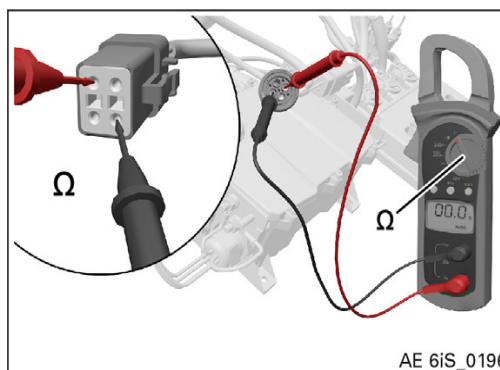

See Fig. 7

Step	Procedure
1	Drain the engine coolant. See current Maintenance Manual Line (MML) for the respective engine type, Chapter 12-20-00, Section Cooling System.
2	Remove the water pump housing. See current Maintenance Manual Heavy (MMH) for the respective engine type, Chapter 75-00-00.
3	Remove the electric starter. See current Maintenance Manual Heavy (MMH) for the respective engine type, Chapter 80-10-00.
4	Remove the ignition housing. See current Maintenance Manual Heavy (MMH) for the respective engine type, Chapter 24-20-00.
5	Visually inspect the stator and wiring for signs of overheating or discoloration.
6	Check the resistance value of generators A and B. See current Maintenance Manual Heavy (MMH) for the respective engine type, Chapter 24-20-00.
7	If the stator shows signs of discoloration or overheating and/or the resistance values are outside of the nominal range, the stator assy. is un-serviceable and must be replaced.